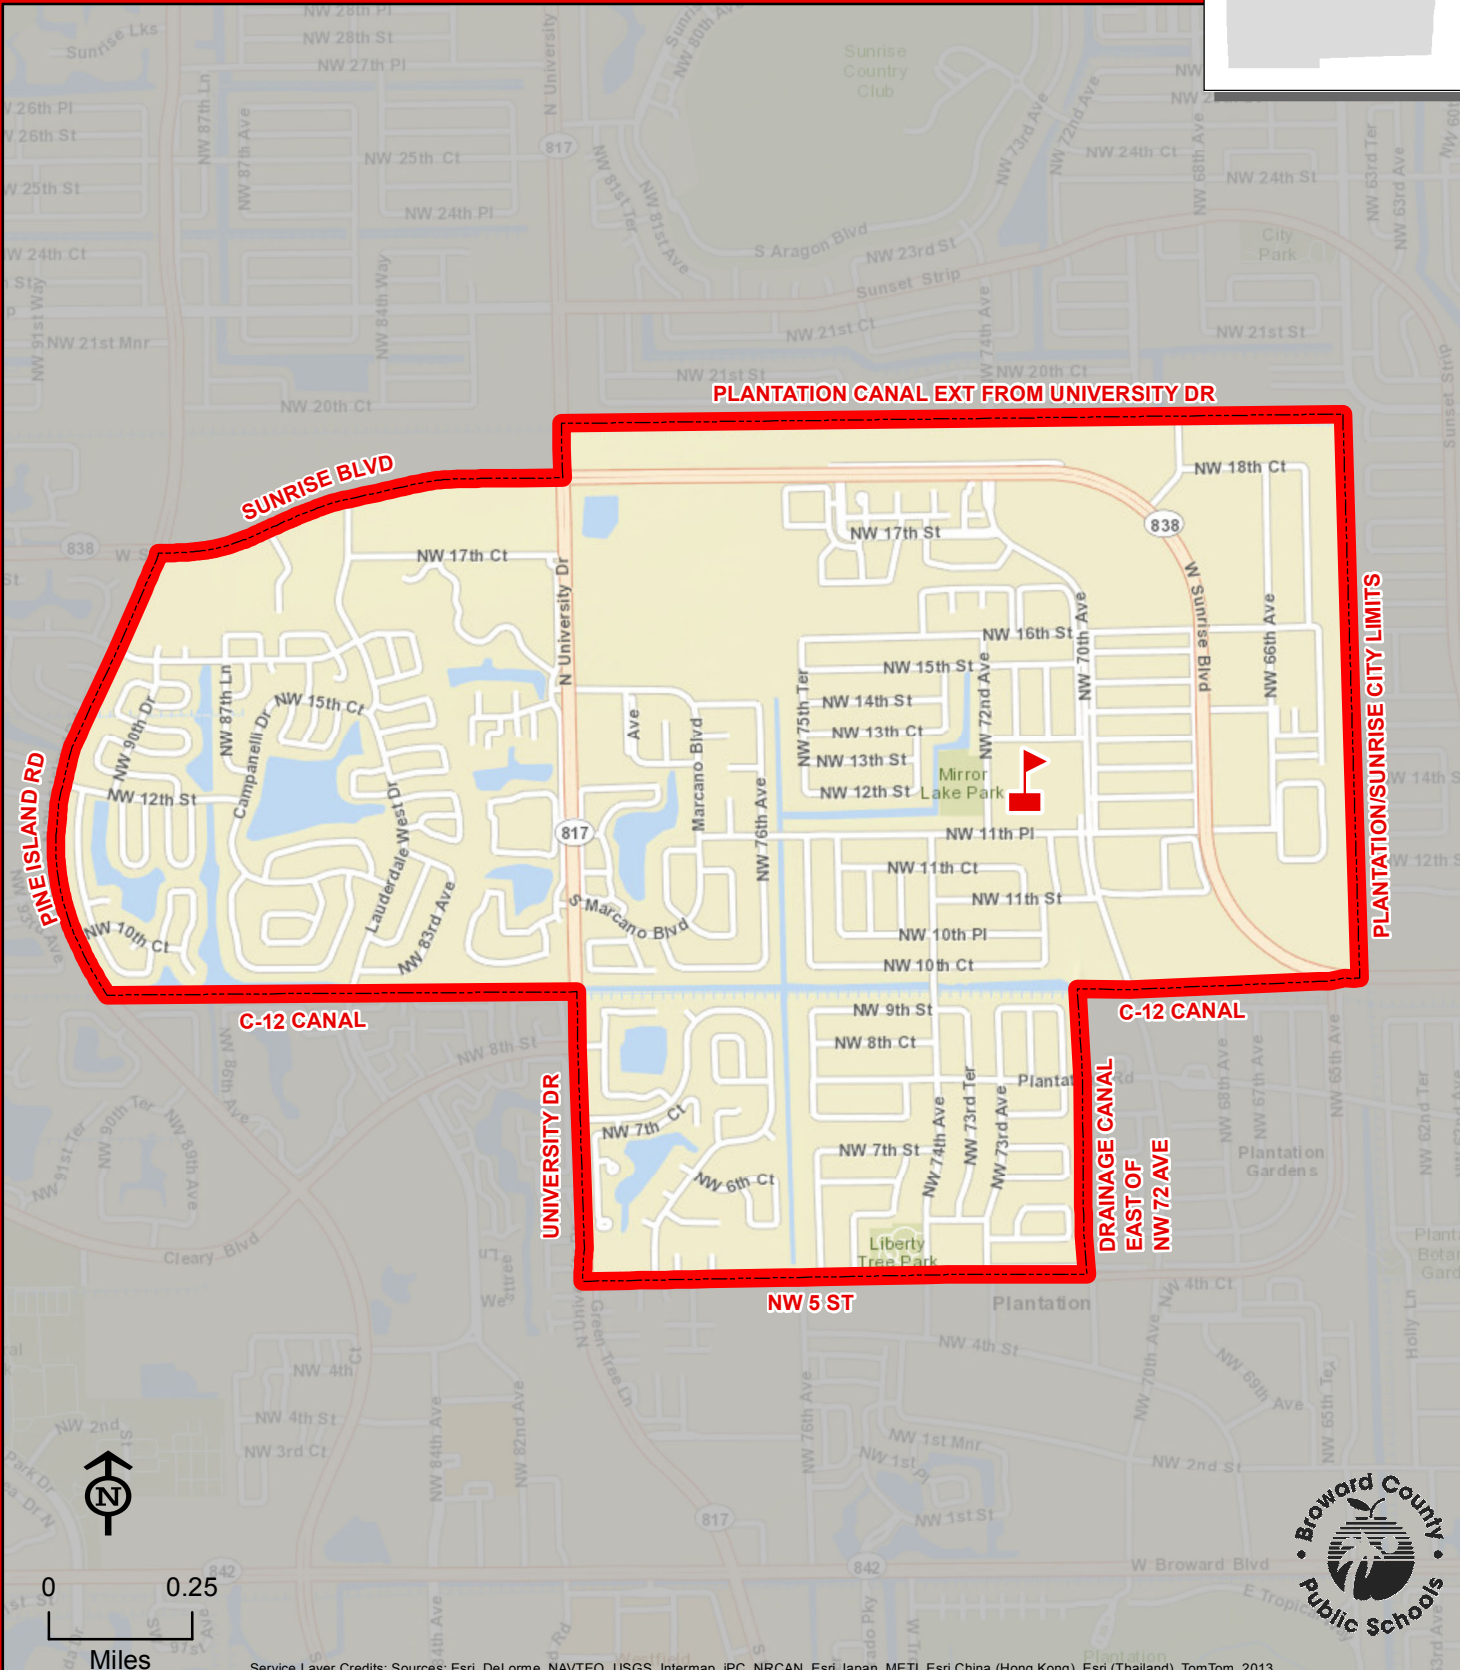

MIRROR LAKE ELEMENTARY SCHOOL

1200 NW 72 AVENUE
PLANTATION, FLORIDA 33313
754-322-7100

THIS MAP IS FOR CONCEPTUAL PURPOSES ONLY AND SHOULD NOT BE USED FOR LEGAL BOUNDARY DETERMINATIONS

MIRROR LAKE